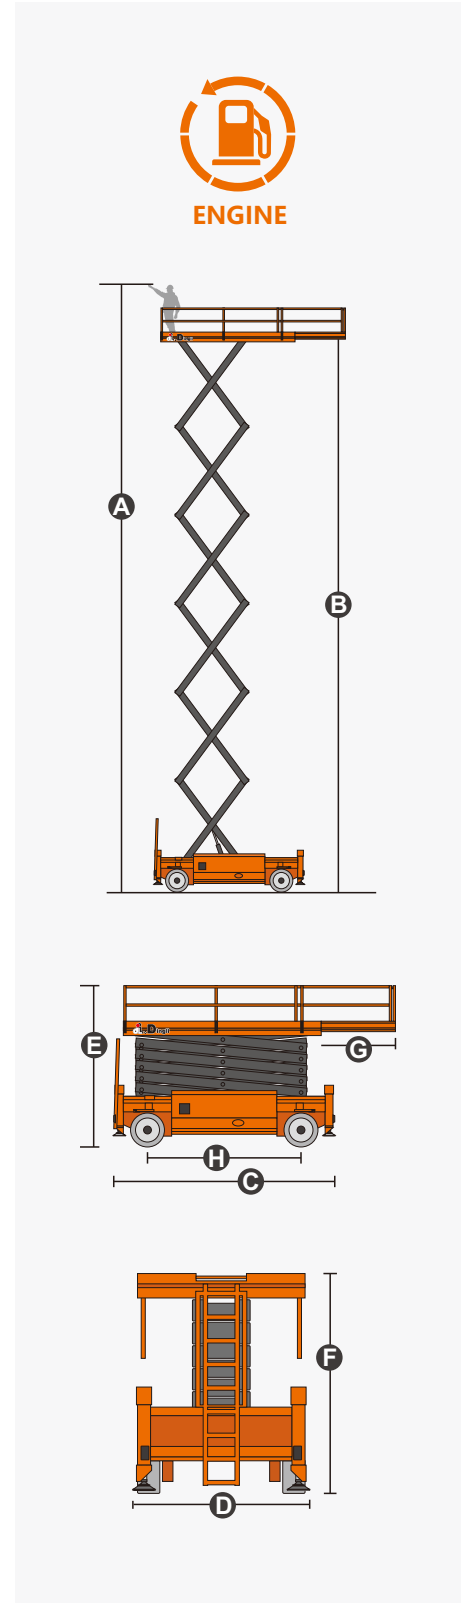

SPECIFICATIONS

Size	Metric	British
Max. Working Height A	32.00m	105ft
Max. Platform Height B	30.00m	98ft 5in
Overall Length C	6.73m	22ft 1in
Overall Width D	2.55m	8ft 4in
Overall Height(Rails Up) E	4.13m	13ft 7in
Overall Height(Rails Down) F	3.19m	10ft 6in
Platform Size(Length×Width)	6.20m×2.45m	20ft 4in×8ft
Platform Extension Size G	2.10m	6ft 11in
Ground Clearance	0.20m	8in
Wheelbase H	4.86m	15ft 11in
Turning Radius(Inside/Outside)	3.80m/6.30m	12ft 6in/20ft 8in
Tyres	15-625	15-625

Performance		
S.W.L	1000kg	2204lb
S.W.L On Extension	1000kg	2204lb
Max. Occupants (Indoor/Outdoor)	4/4	4/4
Gradeability	40%	40%
Travel Speed(Stowed)	4.0km/h	2.49mph
Travel Speed(Raised)	0.3km/h	0.19mph
Max. Working Slope	X-2°/Y-3°	X-2°/Y-3°
Up/Down Speed	150/120sec	150/120sec

Weight		
Overall Weight	23950kg	52800lb

Power		
Diesel Engine	55kW/2600rpm	55kW/2600rpm
Diesel Tank	130L	34gal
Hydraulic Tank	260L	69gal

CE EN 280

FEATURES

Standard Items

- Proportional Joystick Controls
- Self-Locking Gates
- Automatic One-Way Platform Extension Deck
- Four-Wheel Drive
- Four-Wheel Steering
- Automatic Braking System
- Self-Weight Lowering System
- Tubing Explosion-Proof System
- Onboard Fault Diagnostic System
- Tilt Alarm
- Motion Alarm
- Horn
- Hour Meter
- Hydraulic Oil Cooling System
- Flashing LED Beacon
- Foldable Guard Rails
- Drive Enable
- Manual Brake Release
- Lanyard Attachment Point
- Tie-Down And Lifting Points
- Automatic Leveling Hydraulic Outriggers
- Anti-Restart Engine Protection
- Emergency Pump
- Emergency Stop Button
- Platform Load Sense System
- Drivable At Full Height