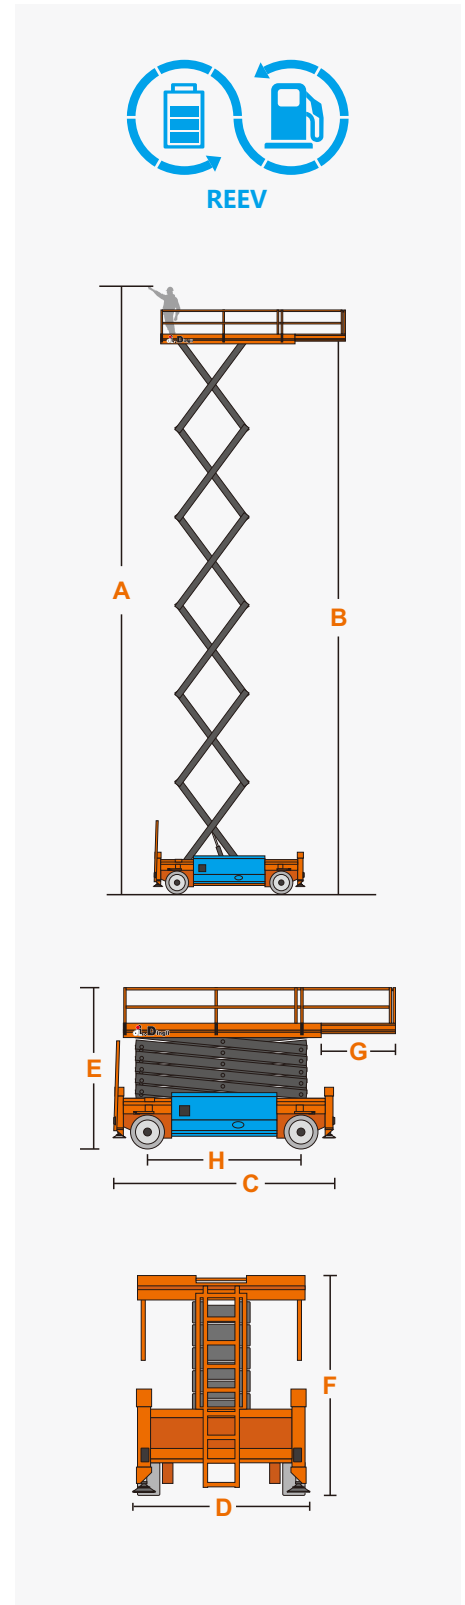

SPECIFICATIONS

Size	Metric	British
Max. Working Height A	28.00m	91' 10"
Max. Platform Height B	26.00m	85' 4"
Overall Length C	5.96m	19' 7"
Overall Width D	2.50m	8' 2"
Overall Height(Rails Up) E	4.13m	13' 7"
Overall Height(Rails Down) F	3.19m	10' 6"
Platform Size(Length×Width)	5.48m×2.45m	18' × 8'
Platform Extension Size G	2.10m	6' 11"
Ground Clearance	0.23m	9"
Wheelbase H	4.10m	13' 5"
Turning Radius(Inside/Outside)	3.50m/6.00m	11' 6"/19' 8"
Tyres	355/55D625	355/55D625

Performance		
S.W.L	1000kg	2204lb
S.W.L On Extension	1000kg	2204lb
Max. Occupants (Indoor/Outdoor)	4/4	4/4
Gradeability	30%	30%
Travel Speed(Stowed)	≥3.5km/h	≥2.17mph
Travel Speed(Raised)	≥0.3km/h	≥0.19mph
Max. Working Slope(X/Y)	2°/3°	2°/3°
Up/Down Speed	130/100sec	130/100sec

Weight		
Overall Weight	20360kg	44886lb

Power		
Range Extended Engine	KUBOTA Z482/9.8kW	KUBOTA Z482/9.8kW
Diesel Tank	130L	34gal
Hydraulic Tank	260L	69gal
Lithium Battery	80V/420Ah	80V/420Ah
Charger	80V/80A	80V/80A
Driving Motor	4×53VAC/6kW	4×53VAC/6kW
Lifting Motor	53VAC/28kW	53VAC/28kW

FEATURES

Standard Items

- Proportional Joystick Controls
- Self-Locking Gates
- Automatic One-Way Platform Extension Deck
- Four-Wheel Drive
- Four-Wheel Steering
- Automatic Braking System
- Self-Weight Lowering System
- Tubing Explosion-Proof System
- Onboard Fault Diagnostic System
- Tilt Alarm
- Motion Alarm
- Horn
- Hour Meter
- Charging Protection System
- Flashing LED Beacon
- Foldable Guard Rails
- Drive Enable
- Charging Indicator
- Manual Brake Release
- Lanyard Attachment Point
- Tie-Down And Lifting Points
- Automatic Leveling Hydraulic Outriggers
- Emergency Pump
- Emergency Stop Button
- Platform Load Sense System
- Drivable At Full Height