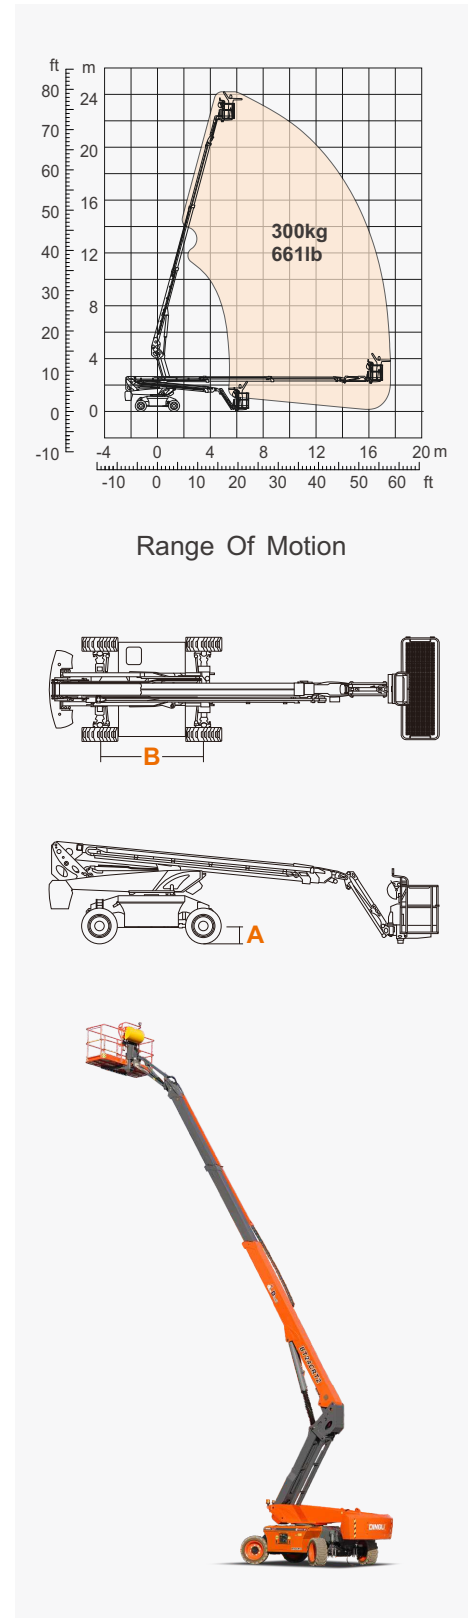

SPECIFICATIONS

Size	Metric	British
Max. Working Height	24.20m	79ft 5in
Max. Platform Height	22.20m	72ft 10in
Max. Operating Range(+0.6m)	17.64m	57ft 10in
Max. Platform Range	17.04m	55ft 11in
Flatbed Transport Dimensions (L×W×H)	9.36m×2.50m×2.46m	30ft 8in×8ft 2in×8ft 1in
Standard Container Transport	All Applicable	All Applicable
Platform Size(Length×Width)	2.44m×0.91m	8ft×3ft
Turntable Tailswing	1.21m	4ft
Ground Clearance A	0.28m	11in
Wheelbase B	2.50m	8ft 2in
Turning Radius(Inside/Outside)	3.68m/5.54m	12ft 1in/18ft 2in
Tyres	315/55D20	315/55D20

Performance		
S.W.L	300kg	661lb
Max. Occupants	2	2
Gradeability	40%	40%
Travel Speed(Stowed)	6.0km/h	3.7mph
Travel Speed(Raised)	1.1km/h	0.7mph
Max. Working Slope	X-5°/Y-5°	X-5°/Y-5°
Turret Rotation	360°Continuous	360°Continuous
Platform Rotation	180°	180°
Jib Movement	132°	132°

Weight		
Overall Weight	12000kg	26455lb

Power		
Diesel Engine	Kubota D1105/18.2kW	Kubota D1105/18.2kW
Diesel Tank	115L	30gal
Hydraulic Tank	160L	42gal

FEATURES

Standard Items

- 1.50m (4ft 11in) Jib
- Front Oscillating Axle
- Four-Wheel Steering
- Four-Wheel Drive
- Self-Leveling Platform
- 180° Left And Right Swing Platform
- Proportional Joystick Controls
- Thumb Rocker Steer
- Drive Enable
- Ac Power Cord To Platform
- Tilt Alarm
- Descent Alarm
- Flash
- Horn
- Hour Meter
- Integral Integrated Special Drive Axle
For Construction Machinery
- 360° Continuous Turntable Rotation
- Positive Traction Four Wheel Drive
- Platform Load Sense System
- Fault Diagnosis System
- Operator Anti-crushing Protection System
- Harsh Environment Kits
- 12V DC Auxiliary Power
- Kubota D1105 18kW 2600rpm Diesel Engine
- Hydraulic Oil Radiator
- Anti-restart Engine Protection
- Anti-reverse Engine Device
- Auto Engine Fault Shutdown